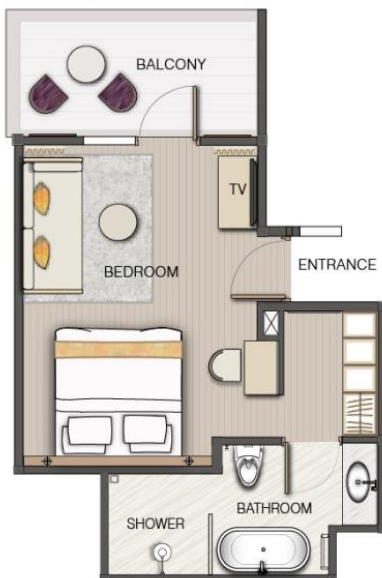

ROOM CATEGORIES

Deluxe Room (65 Rooms)

Size: 38 SQM

Deluxe Chalet (153 Rooms)

Size: 43.8 SQM

Deluxe-Lagoon View Room (65 Rooms)

Size: 38 SQM

Premier Double Double (24 Rooms)

Size: 44.3 SQM

**Family Room
(28 Rooms)**

Size: 67.4 SQM

**Lagoon Access Room
(22 Rooms)**

Size: 42 SQM

**Garden Club Chalet
(55 Rooms)**

Size: 43.8 SQM

**Junior Suite
(6 Rooms)**

Size: 66.49 SQM

**Studio Suite
(6 Rooms)**

Size: 59 SQM

**Two Bedroom Balcony Suite
(2 Rooms)**

Size: 141.3 SQM

**One Bedroom Balcony Suite
(2 Rooms)**

Size: 95.5 SQM

**Deluxe Suite
(6 Rooms)**

Size: 106.3 SQM

**Presidential Suite
(1 Room)**

Size: 338.6 SQM

Guest's Rooms Features:

- Private balcony / terrace
- Private bathroom with separate shower and bathtub (*a few Deluxe Chalets provide bathroom with shower only*)
- Individually controlled AC
- IDD telephone
- Shaver outlet and adaptors
- Television with international channels
- Hairdryer
- Slippers
- Coffee/ tea making facilities
- Bathrobes & Yukata for Deluxe Chalet, Lagoon Access Room, Club Rooms and Suites
- Safety deposit box
- Bedside control panel
- Computerised key card
- Complimentary internet connection
- Iron & ironing board in all chalet rooms and suites*
- Alarm clock with cable docking
- Voltage: 220 volts; 10-16 ampere; 50 Hz; number of prongs 2 poles with the earth
- Coffee espresso machine
- Towel warmer